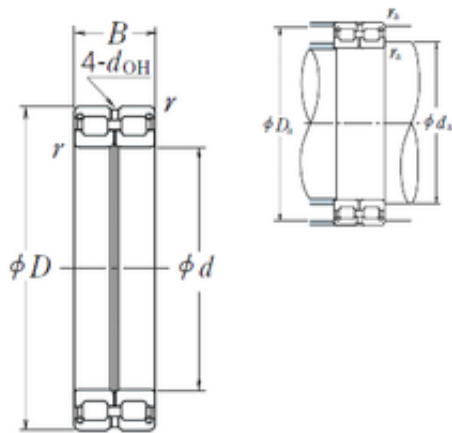

## 460 mm x 620 mm x 160 mm NSK RS-4992E4 FULL-COMPLEMENT CYLINDRICAL ROLLER BEARINGS

Bearing No. RS-4992E4

RS-4992E4 Bearing 2D drawings and 3D CAD models

Size	460x620x160 mm
Bore Diameter	460 mm
Outer Diameter	620 mm
Width	160 mm
d	460 mm
D	620 mm
B	160 mm
C	160 mm
r min.	4 mm
da min.	476 mm
Da max.	604 mm
ra max.	3 mm
Weight	142 Kg
Basic dynamic load rating (C)	2870 kN
Basic static load rating (C0)	7500 kN
(Grease) Lubrication Speed	190 r/min
hidYobi	RS-4992E4
LangID	1
D_	620
B_	160
hidTable	ecat_NSCLDRS
Oil rpm	190
mass	142
GRS rpm	380