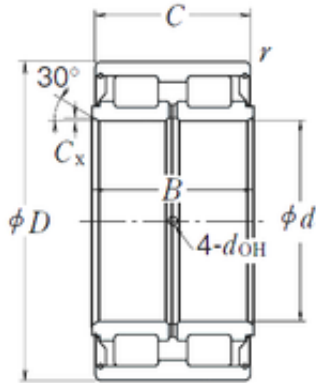

TYB PRECISION AXLE CORP.

220 mm x 340 mm x 160 mm NSK RS-5044 FULL-COMPLEMENT CYLINDRICAL ROLLER BEARINGS

Bearing No. RS-5044

RS-5044 Bearing 2D drawings and 3D CAD models

Size	220x340x160 mm
Bore Diameter	220 mm
Outer Diameter	340 mm
Width	160 mm
d	220 mm
D	340 mm
B	160 mm
C	159 mm
r min.	1,1 mm
C2	1,5 mm
Weight	53 Kg
Basic dynamic load rating (C)	1510 kN
Basic static load rating (C0)	3100 kN
hidYobi	RS-5044
LangID	1
D_	340
B_	160
hidTable	ecat_NSCLDRSG
Cx	1.5
mass	53
GRS rpm	430
da_min	228.5
C0	3100
DE_	309