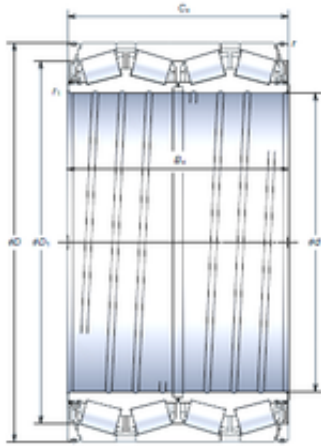

TYB PRECISION AXLE CORP.

260 mm x 365 mm x 340 mm NSK
STF260KVS3651Eg SEALED-CLEAN FOUR-
ROW BEARINGS

Bearing No. STF260KVS3651Eg

Size	260x365x340 mm
Bore Diameter	260 mm
Outer Diameter	365 mm
Width	340 mm
d	260 mm
D	365 mm
B	340 mm
C	340 mm
r min.	4 mm
r1 min.	2,5 mm
Basic dynamic load rating (C)	2 960 kN
Basic static load rating (C0)	7 350 kN
Calculation factor (e)	0,4
Calculation factor (Y2)	2,5

STF260KVS3651Eg Bearing 2D drawings and 3D CAD models