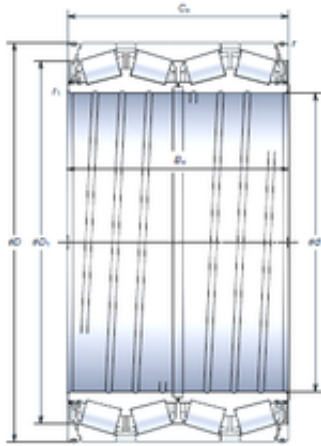

TYB PRECISION AXLE CORP.

310 mm x 430 mm x 310 mm NSK
 STF310KVS4301Eg SEALED-CLEAN FOUR-
 ROW BEARINGS

Bearing No. STF310KVS4301Eg

Size	310x430x310 mm
Bore Diameter	310 mm
Outer Diameter	430 mm
Width	310 mm
d	310 mm
D	430 mm
B	310 mm
C	310 mm
r min.	3 mm
r1 min.	3 mm
Basic dynamic load rating (C)	3 350 kN
Basic static load rating (C0)	8 200 kN
Calculation factor (e)	0,46
Calculation factor (Y2)	2,2

STF310KVS4301Eg Bearing 2D drawings and 3D CAD models