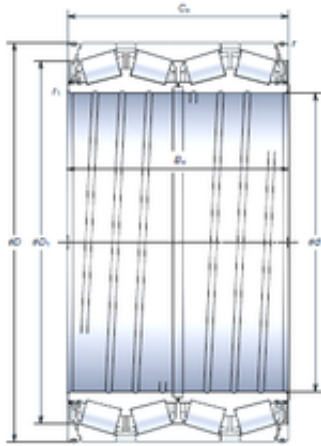

TYB PRECISION AXLE CORP.

254 mm x 358,775 mm x 269,875 mm NSK
STF254KVS3552Eg SEALED-CLEAN FOUR-
ROW BEARINGS

Bearing No. STF254KVS3552Eg

Size	254x358.775x269.875 mm
Bore Diameter	254 mm
Outer Diameter	358,775 mm
Width	269,875 mm
d	254 mm
D	358,775 mm
B	269,875 mm
C	269,875 mm
r min.	3,3 mm
r1 min.	1,5 mm
Basic dynamic load rating (C)	2 420 kN
Basic static load rating (C0)	5 500 kN
Calculation factor (e)	0,4
Calculation factor (Y2)	2,5

STF254KVS3552Eg Bearing 2D drawings and 3D CAD models